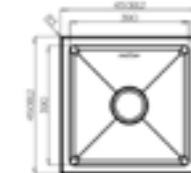

EXTENSIVE RANGE.

Configuration to suit all your requirements, single and double bowls, multiple size options, with or without drainers.

MODERN FINISH AND DESIGN.

All design elements meticulously considered, from the tight 10mm radius to the stunning look of the linen finish, the Lazio Professional Series offers superior quality with easy care and a lifetime warranty.

 Lifetime warranty

1 Bowl Sink
NZLSS-4045
400W x 450H x 200D
NZLSS-4045XL
400W x 450H x 240D

1 Bowl Sink
NZLSS-4545
450W x 450H x 200D

1 Bowl Sink
NZLSS-5545
550W x 450H x 200D
NZLSS-5545XL
550W x 450H x 240D