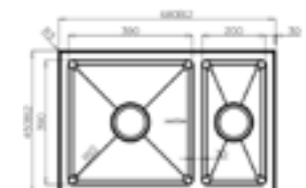

 Lifetime warranty

1 Bowl Sink
NZLSS-4045
400W x 450H x 200D
NZLSS-4045XL
400W x 450H x 240D

1 Bowl Sink
NZLSS-4545
450W x 450H x 200D

1 Bowl Sink
NZLSS-5545
550W x 450H x 200D
NZLSS-5545XL
550W x 450H x 240D

1 1/2 Bowl Sink
NZLSS-6845
680W x 450H x 200D

1 1/2 Bowl Sink
NZLSS-7845
780W x 450H x 200D

2 Bowl Sink
NZLSS-8745
870W x 450H x 200D

1 Bowl with Drainer Right
NZLSS-9045R
900W x 450H x 200D

1 Bowl with Drainer Left
NZLSS-9045L
900W x 450H x 200D