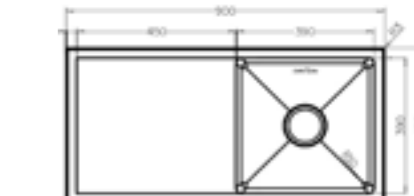

 Lifetime warranty

1 Bowl Sink
NZLSS-4045
400W x 450H x 200D
NZLSS-4045XL
400W x 450H x 240D

1 Bowl Sink
NZLSS-4545
450W x 450H x 200D

1 Bowl Sink
NZLSS-5545
550W x 450H x 200D
NZLSS-5545XL
550W x 450H x 240D

1 1/2 Bowl Sink
NZLSS-6845
680W x 450H x 200D

1 1/2 Bowl Sink
NZLSS-7845
780W x 450H x 200D

2 Bowl Sink
NZLSS-8745
870W x 450H x 200D

1 Bowl with Drainer Right
NZLSS-9045R
900W x 450H x 200D

1 Bowl with Drainer Left
NZLSS-9045L
900W x 450H x 200D

1 1/2 Bowl with Drainer
NZLSS-11345
1130W x 450H x 200D