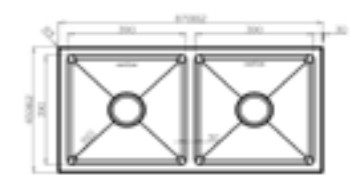

 Lifetime warranty

1 Bowl Sink
NZLSS-4045
400W x 450H x 200D
NZLSS-4045XL
400W x 450H x 240D

1 Bowl Sink
NZLSS-4545
450W x 450H x 200D

1 Bowl Sink
NZLSS-5545
550W x 450H x 200D
NZLSS-5545XL
550W x 450H x 240D

1 1/2 Bowl Sink
NZLSS-6845
680W x 450H x 200D

1 1/2 Bowl Sink
NZLSS-7845
780W x 450H x 200D

2 Bowl Sink
NZLSS-8745
870W x 450H x 200D

1 Bowl with Drainer Right
NZLSS-9045R
900W x 450H x 200D

1 Bowl with Drainer Left
NZLSS-9045L
900W x 450H x 200D