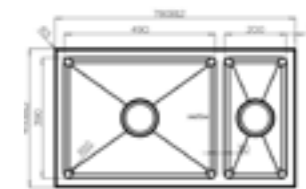

 Lifetime warranty

1 Bowl Sink
NZLSS-4045
400W x 450H x 200D
NZLSS-4045XL
400W x 450H x 240D

1 Bowl Sink
NZLSS-4545
450W x 450H x 200D

1 Bowl Sink
NZLSS-5545
550W x 450H x 200D
NZLSS-5545XL
550W x 450H x 240D

1 1/2 Bowl Sink
NZLSS-6845
680W x 450H x 200D

1 1/2 Bowl Sink
NZLSS-7845
780W x 450H x 200D

2 Bowl Sink
NZLSS-8745
870W x 450H x 200D

1 Bowl with Drainer Right
NZLSS-9045R
900W x 450H x 200D

1 Bowl with Drainer Left
NZLSS-9045L
900W x 450H x 200D