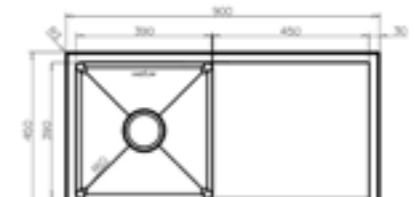

 Lifetime warranty

1 Bowl Sink
NZLSS-4045
400W x 450H x 200D
NZLSS-4045XL
400W x 450H x 240D

1 Bowl Sink
NZLSS-4545
450W x 450H x 200D

1 Bowl Sink
NZLSS-5545
550W x 450H x 200D
NZLSS-5545XL
550W x 450H x 240D

1 1/2 Bowl Sink
NZLSS-6845
680W x 450H x 200D

1 1/2 Bowl Sink
NZLSS-7845
780W x 450H x 200D

2 Bowl Sink
NZLSS-8745
870W x 450H x 200D

1 Bowl with Drainer Right
NZLSS-9045R
900W x 450H x 200D

1 Bowl with Drainer Left
NZLSS-9045L
900W x 450H x 200D

1 1/2 Bowl with Drainer
NZLSS-11345
1130W x 450H x 200D