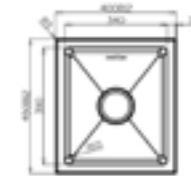

EXTENSIVE RANGE.

Configuration to suit all your requirements, single and double bowls, multiple size options, with or without drainers.

MODERN FINISH AND DESIGN.

All design elements meticulously considered, from the tight 10mm radius to the stunning look of the linen finish, the Lazio Professional Series offers superior quality with easy care and a lifetime warranty.

 Lifetime warranty

1 Bowl Sink
NZLSS-4045
400W x 450H x 200D
NZLSS-4045XL
400W x 450H x 240D

1 Bowl Sink
NZLSS-4545
450W x 450H x 200D

1 Bowl Sink
NZLSS-5545
550W x 450H x 200D
NZLSS-5545XL
550W x 450H x 240D